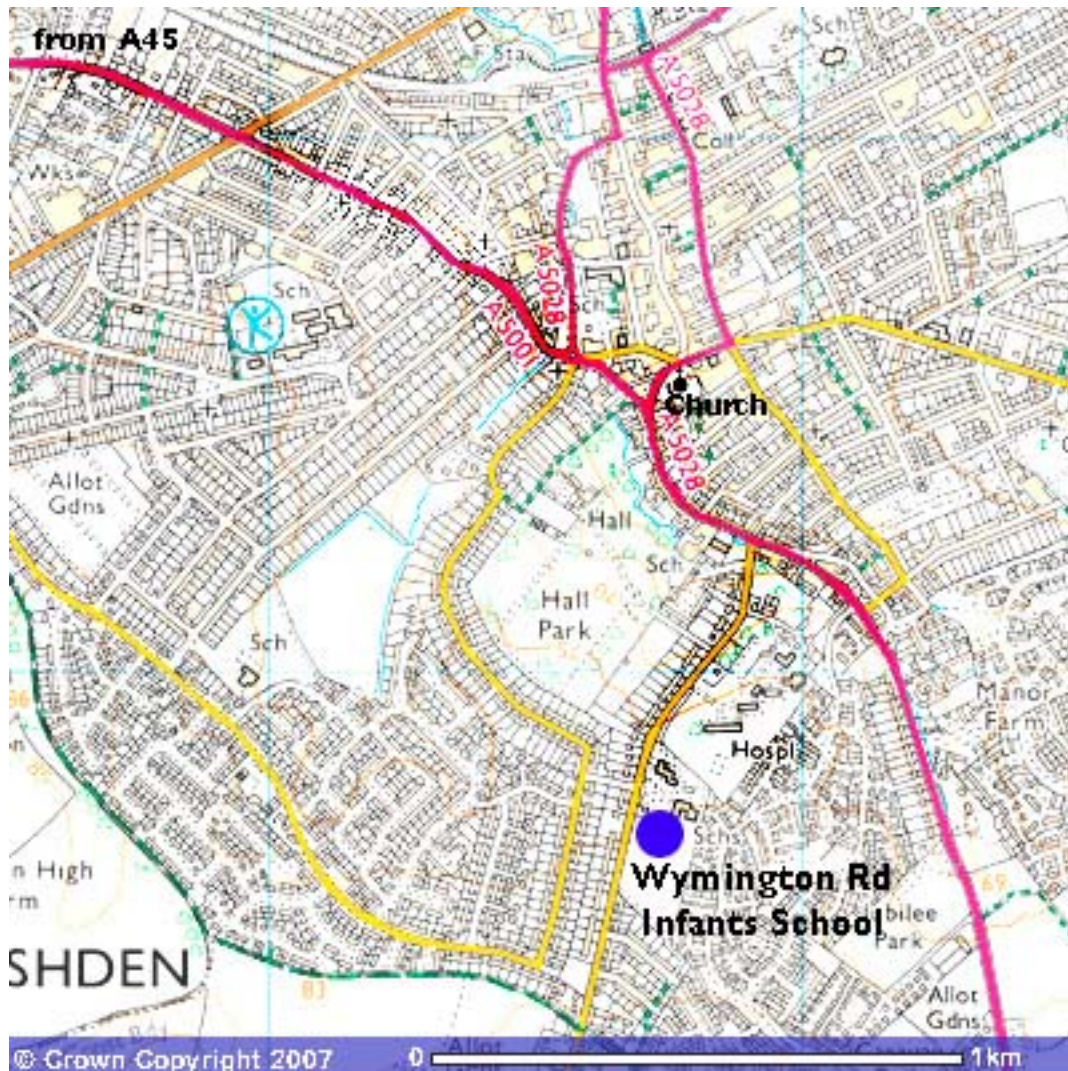

## RUSHDEN MEEETINGS

South End Infant School, Wymington Road, Rushden  
NN10 9JU

Image produced from the Ordnance Survey Get-a-map service <http://www.ordnancesurvey.co.uk>